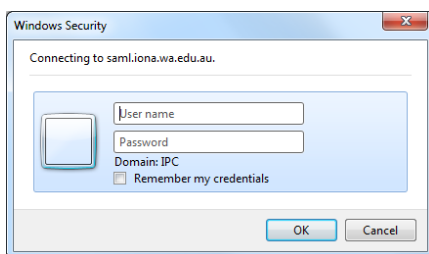

How to log into Smart Library

- Go to Smart Library website

<http://XXXXXXXXXXXXX/SmartLibraryWeb/HomePage.html>

- Click on Login

- Click on SAML Login

Functional **Solutions** intelligent directions

Home Search

User Name: Username/Barcode

Password: Password

Login SAML Login

- Enter your network details & click OK

- Your name will be displayed top right corner

Functional **Solutions** intelligent directions

Lara Rawlings Logout